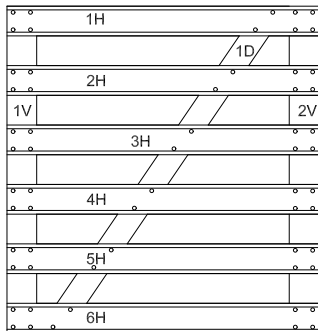

FIBER-RANCH GATE

4', 5', 6' OR 7'

Back View

Note:  
 Recomend use washer and hex nuts to secure hinges.

Front View

6 H= HORIZONTAL  
 2 V= VERTICAL  
 1 D= DIAGONAL

FASTENERS REQUIRED  
 60 BOLTS  
 60 NUTS  
 60 WASHERS