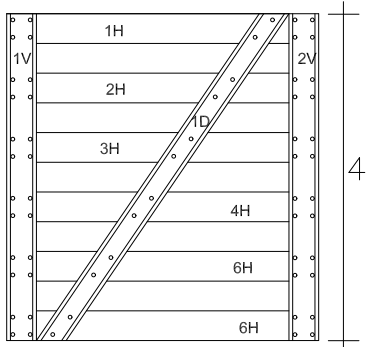

FIBER-RANCH GATE

4', 5', 6' OR 7'

Back View

Note:  
 Recomend use washer and hex nuts to secure hinges.

Front View

6 H= HORIZONTAL  
 2 V= VERTICAL  
 1 D= DIAGONAL

FASTENERS REQUIRED  
 60 BOLTS  
 60 NUTS  
 60 WASHERS