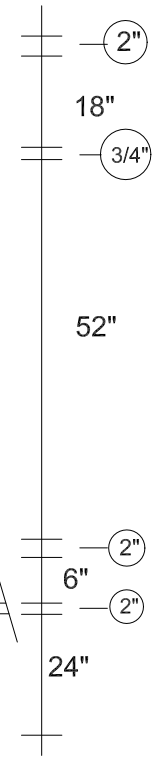

Gate Ornamental 6' X 8'

Gate hinges and latch

Optional Hinges