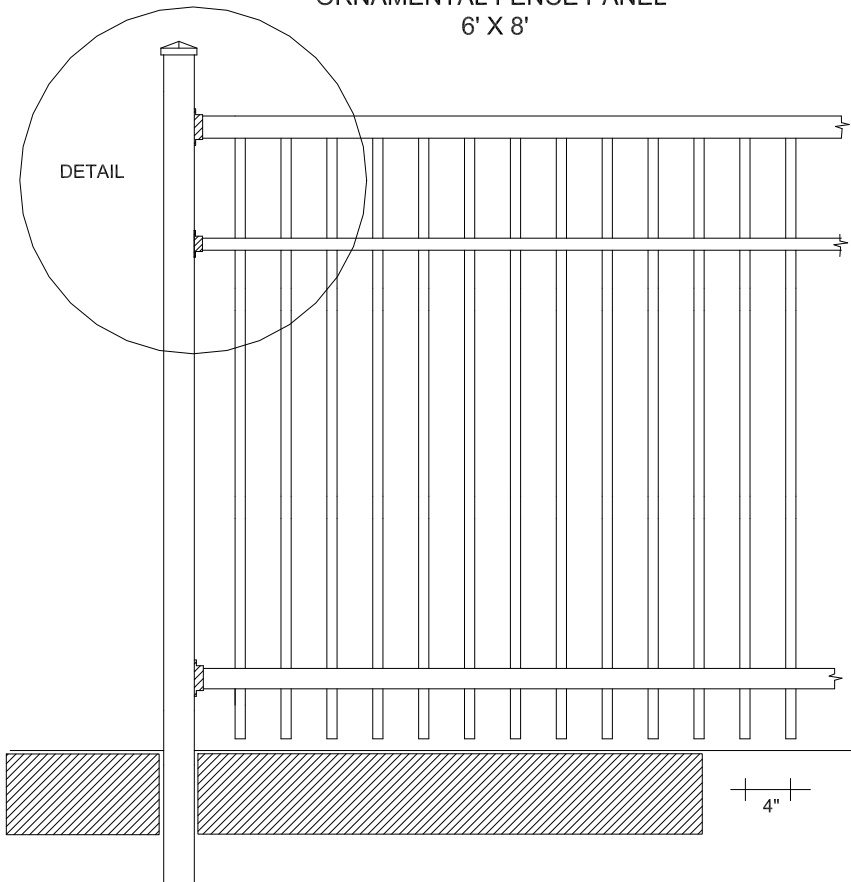

ORNAMENTAL FENCE PANEL  
6' X 8'

INSTALLATION RAIL TO POST